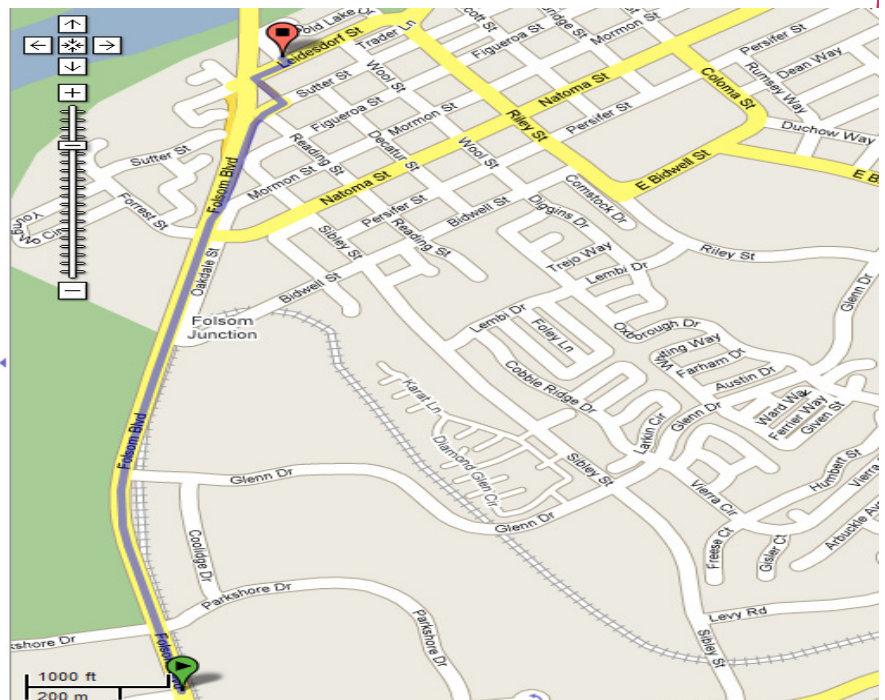

Avoid highways [Get reverse directions](#)

From: 13405 Folsom Blvd
Folsom, CA 95630 [Edit](#)

Drive: 1.5 mi – about 3 mins

1. Head north on **Folsom Blvd** toward **Parkshore Dr** 1.1 mi
2. Take the ramp to **Historic District** 0.2 mi
3. Merge onto **Sutter St** 187 ft
4. Turn **left** onto the ramp to **Leidesdorf St** 358 ft
5. Turn **right** at **Leidesdorf St** 295 ft
6. Turn **left** at **Gold Lake Dr** 72 ft

To: 705 Gold Lake Dr
Folsom, CA 95630 [Edit](#)

[Add destination...](#)

These directions are for planning purposes only. You may find that construction projects, traffic, or other events may cause road conditions to differ from the map results.

Map data ©2007 NAVTEQ™

For Parking : Please use Public Light Rail parking structure across the street on Leidesdorf St **ONLY**.

*** For any questions please call Br. Amjad Khan @ 916 801 1942**